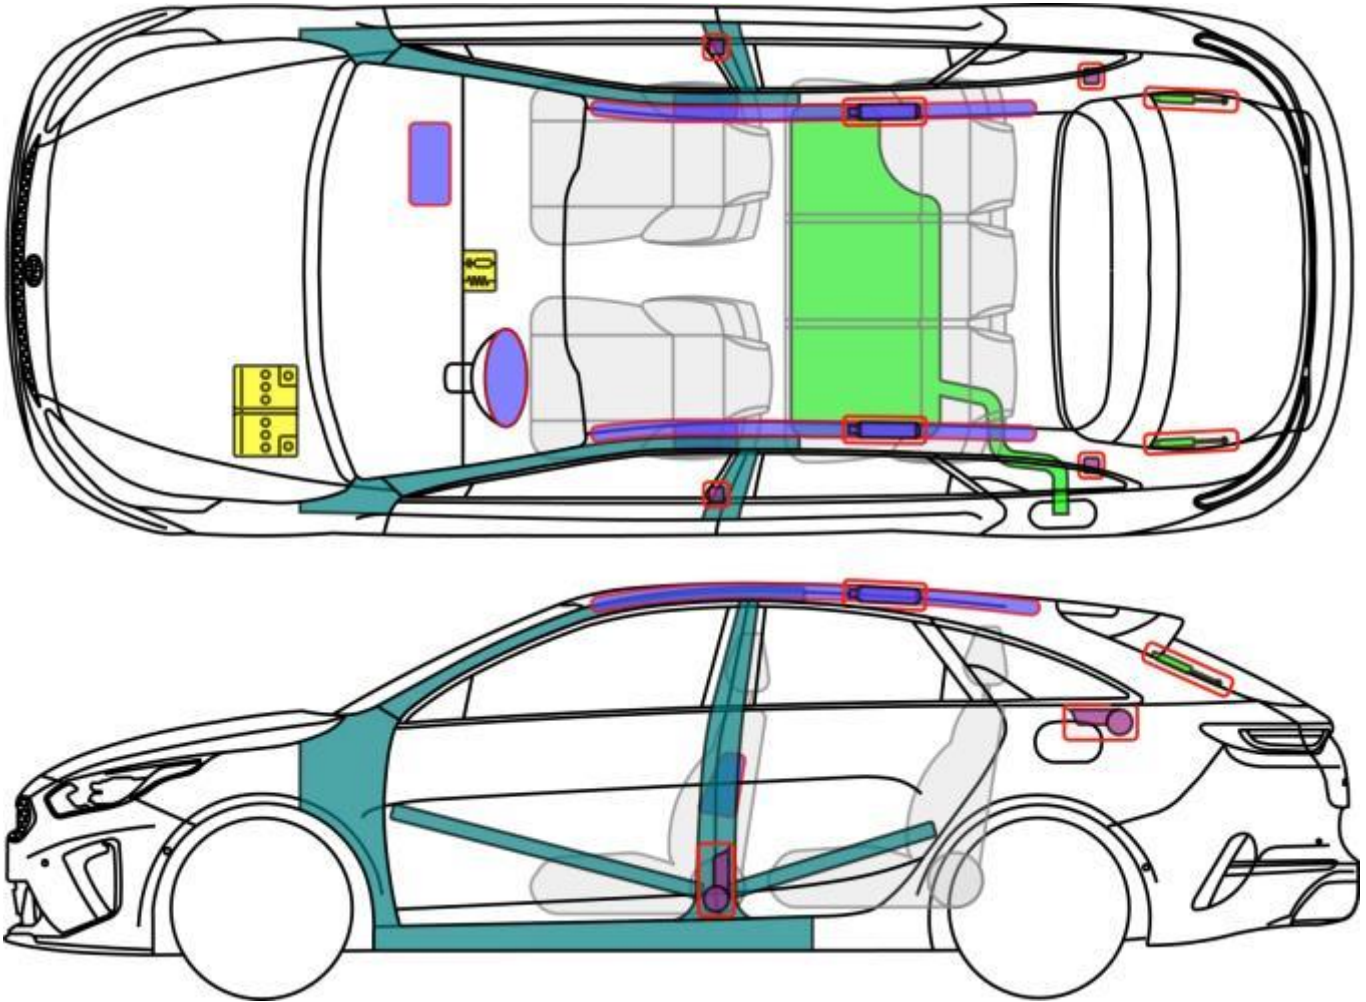

ProCeed (CD)

5-dr Coupe from 2019

Legend

	Airbag		Reinforcement		SRS control unit
	Stored gas inflator		Pedestrian protection system		12 V Battery
	Seatbelt pretensioner		Cylinder		Fuel tank

ProCeed